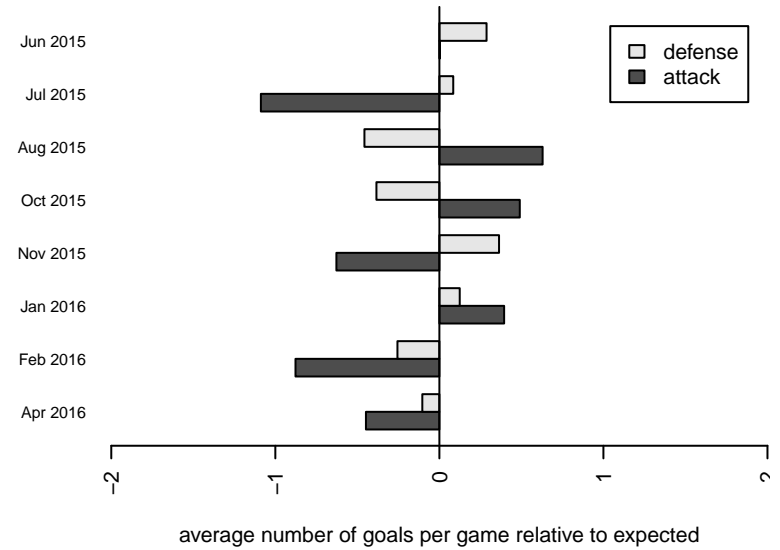

Performance relative to 13 month average