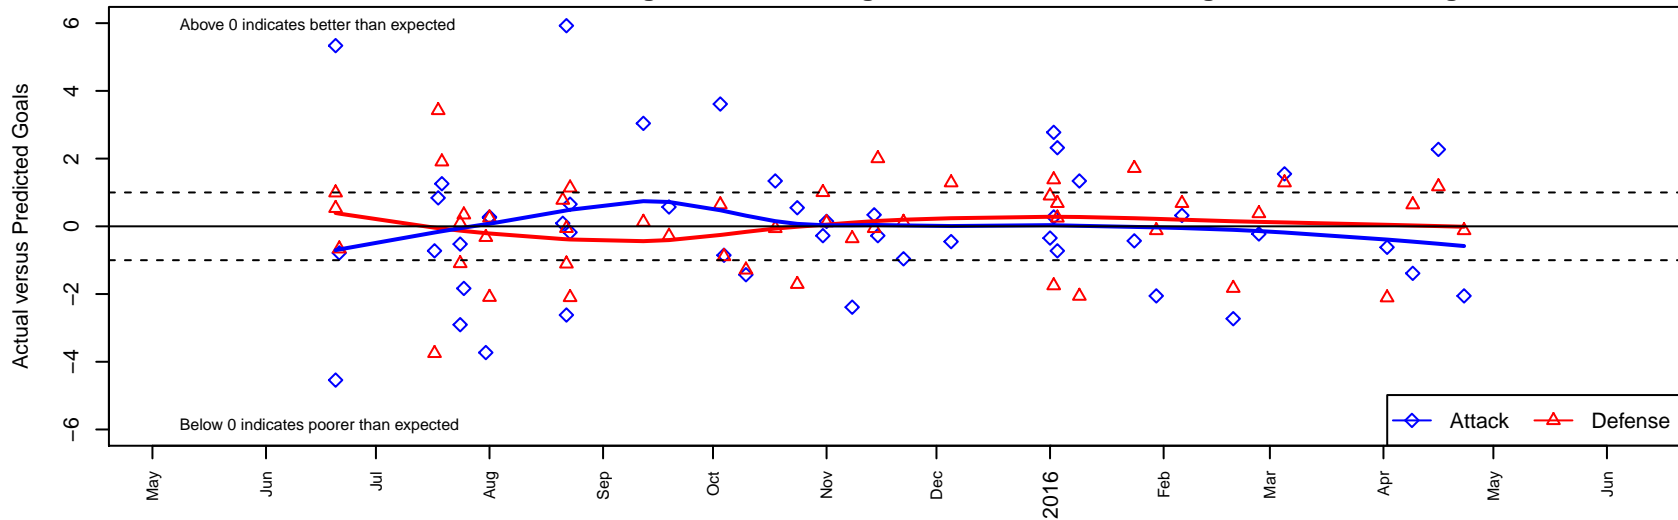

Crossfire Premier C B03

Crossfire Premier SC
 Redmond, WA
 B03 total strength=595
 attack=0.68 defense=0.35
 fall league = RCL B03 Div 4
 spr league = Win RCL B03 Div 4
 notes= Mercado 2014-15

alt names used:
 CROSSFIRE PREMIER B03 – C (WA)
 CROSSFIRE PREMIERCROSSFIRE 03 MERC
 CROSSFIRE PREMIER CROSSFIRE 03 MERI
 CROSSFIRE PREMIER B03 – C (WA)
 Crossfire Premier B03 C
 Crossfire Mercado BU12
 Crossfire Premier B03 C
 Crossfire Premier B03 C

Crossfire Premier C B03
 Dots are actual minus expected GF (blue circles) and GA (red triangles).
 Blue line is smoothed change in attack strength. Red is smoothed change in defense strength.

**attack and defense variance (black dot)
relative to other teams
and top 10 in region**