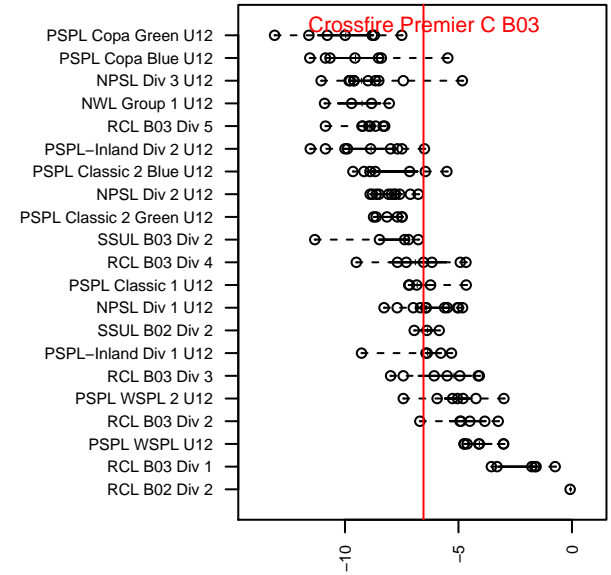

**attack and defense rating
relative to others at age
and all opponents in last 13 months**