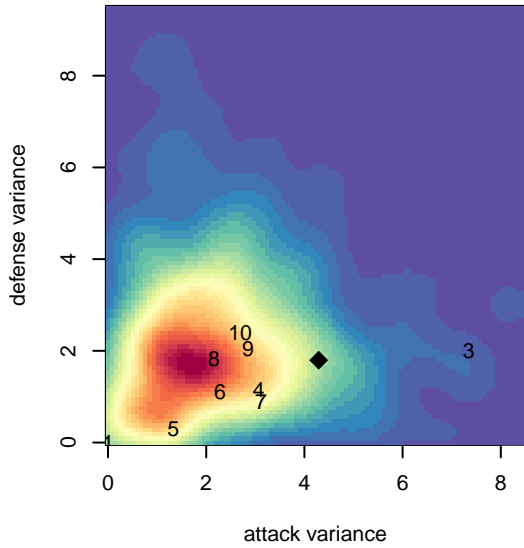

Crossfire Premier C B03

Crossfire Premier SC
 Redmond, WA
 B03 total strength=595
 attack=0.68 defense=0.35
 fall league = RCL B03 Div 4
 spr league = Win RCL B03 Div 4
 notes= Mercado 2014-15

alt names used:
 CROSSFIRE PREMIER B03 – C (WA)
 CROSSFIRE PREMIERCROSSFIRE 03 MERC
 CROSSFIRE PREMIER CROSSFIRE 03 MERI
 CROSSFIRE PREMIER B03 – C (WA)
 Crossfire Premier B03 C
 Crossfire Mercado BU12
 Crossfire Premier B03 C
 Crossfire Premier B03 C

Crossfire Premier C B03
 Dots are actual minus expected GF (blue circles) and GA (red triangles).
 Blue line is smoothed change in attack strength. Red is smoothed change in defense strength.

**attack and defense variance (black dot)
relative to other teams
and top 10 in region**