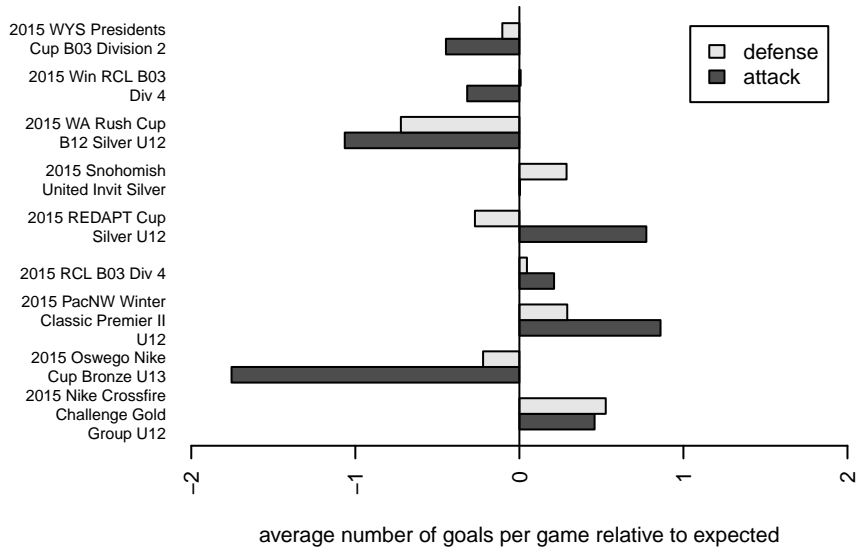

Performance relative to 13 month average